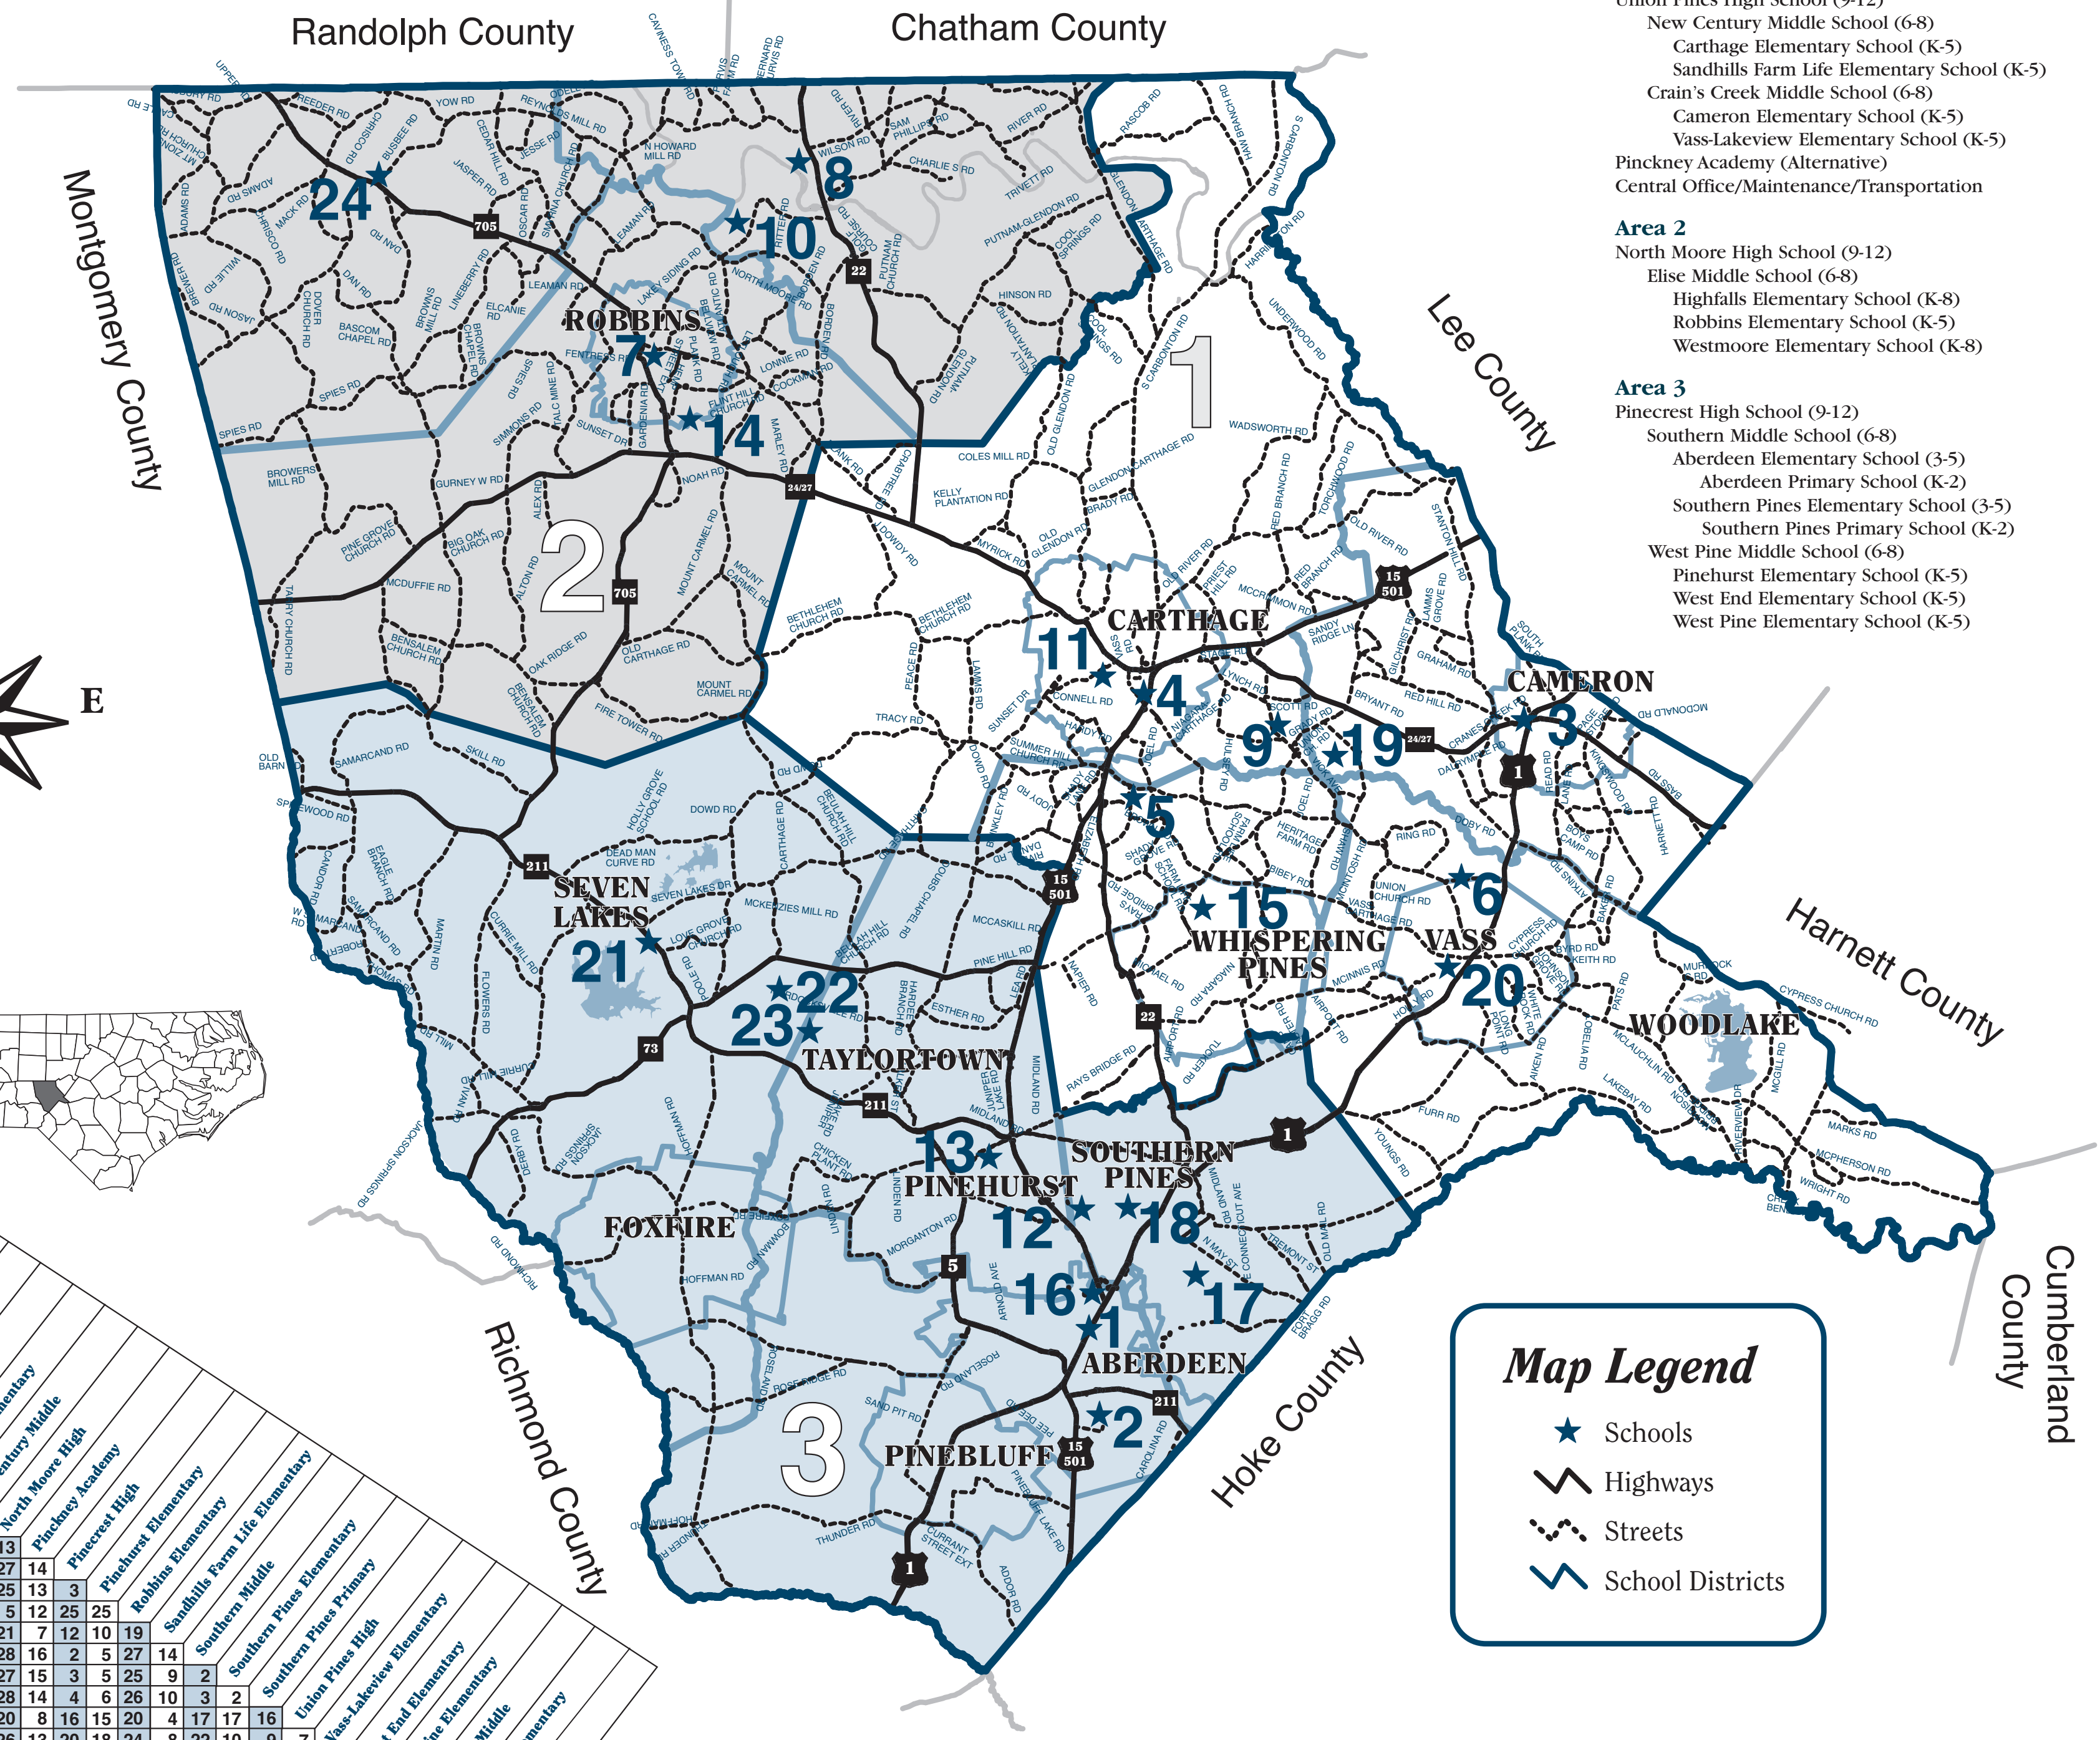

- Area 1**
- Union Pines High School (9-12) 19
- New Century Middle School (6-8) 9
- Carthage Elementary School (K-5) 4
- Sandhills Farm Life Elementary School (K-5) 15
- Crain's Creek Middle School (6-8) 6
- Cameron Elementary School (K-5) 3
- Vass-Lakeview Elementary School (K-5) 20
- Pinckney Academy (Alternative) 11
- Central Office/Maintenance/Transportation 5
- Area 2**
- North Moore High School (9-12) 10
- Elise Middle School (6-8) 7
- Highfalls Elementary School (K-8) 8
- Robbins Elementary School (K-5) 14
- Westmoore Elementary School (K-8) 24
- Area 3**
- Pinecrest High School (9-12) 12
- Southern Middle School (6-8) 16
- Aberdeen Elementary School (3-5) 1
- Aberdeen Primary School (K-2) 2
- Southern Pines Elementary School (3-5) 17
- Southern Pines Primary School (K-2) 18
- West Pine Middle School (6-8) 23
- Pinehurst Elementary School (K-5) 13
- West End Elementary School (K-5) 21
- West Pine Elementary School (K-5) 22

Map Legend

- ★ Schools
- ⚡ Highways
- ⋯ Streets
- ⬇ School Districts